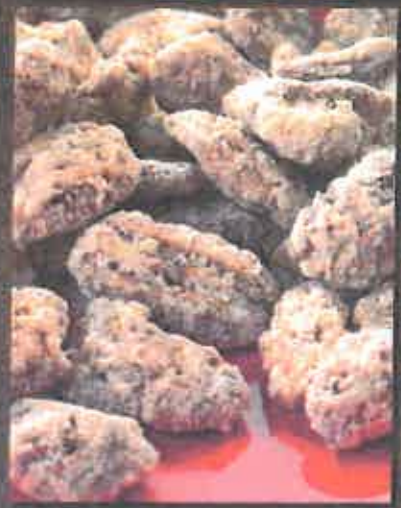

Southern Favorites

MASCOT

PECAN SHELLING CO., INC.